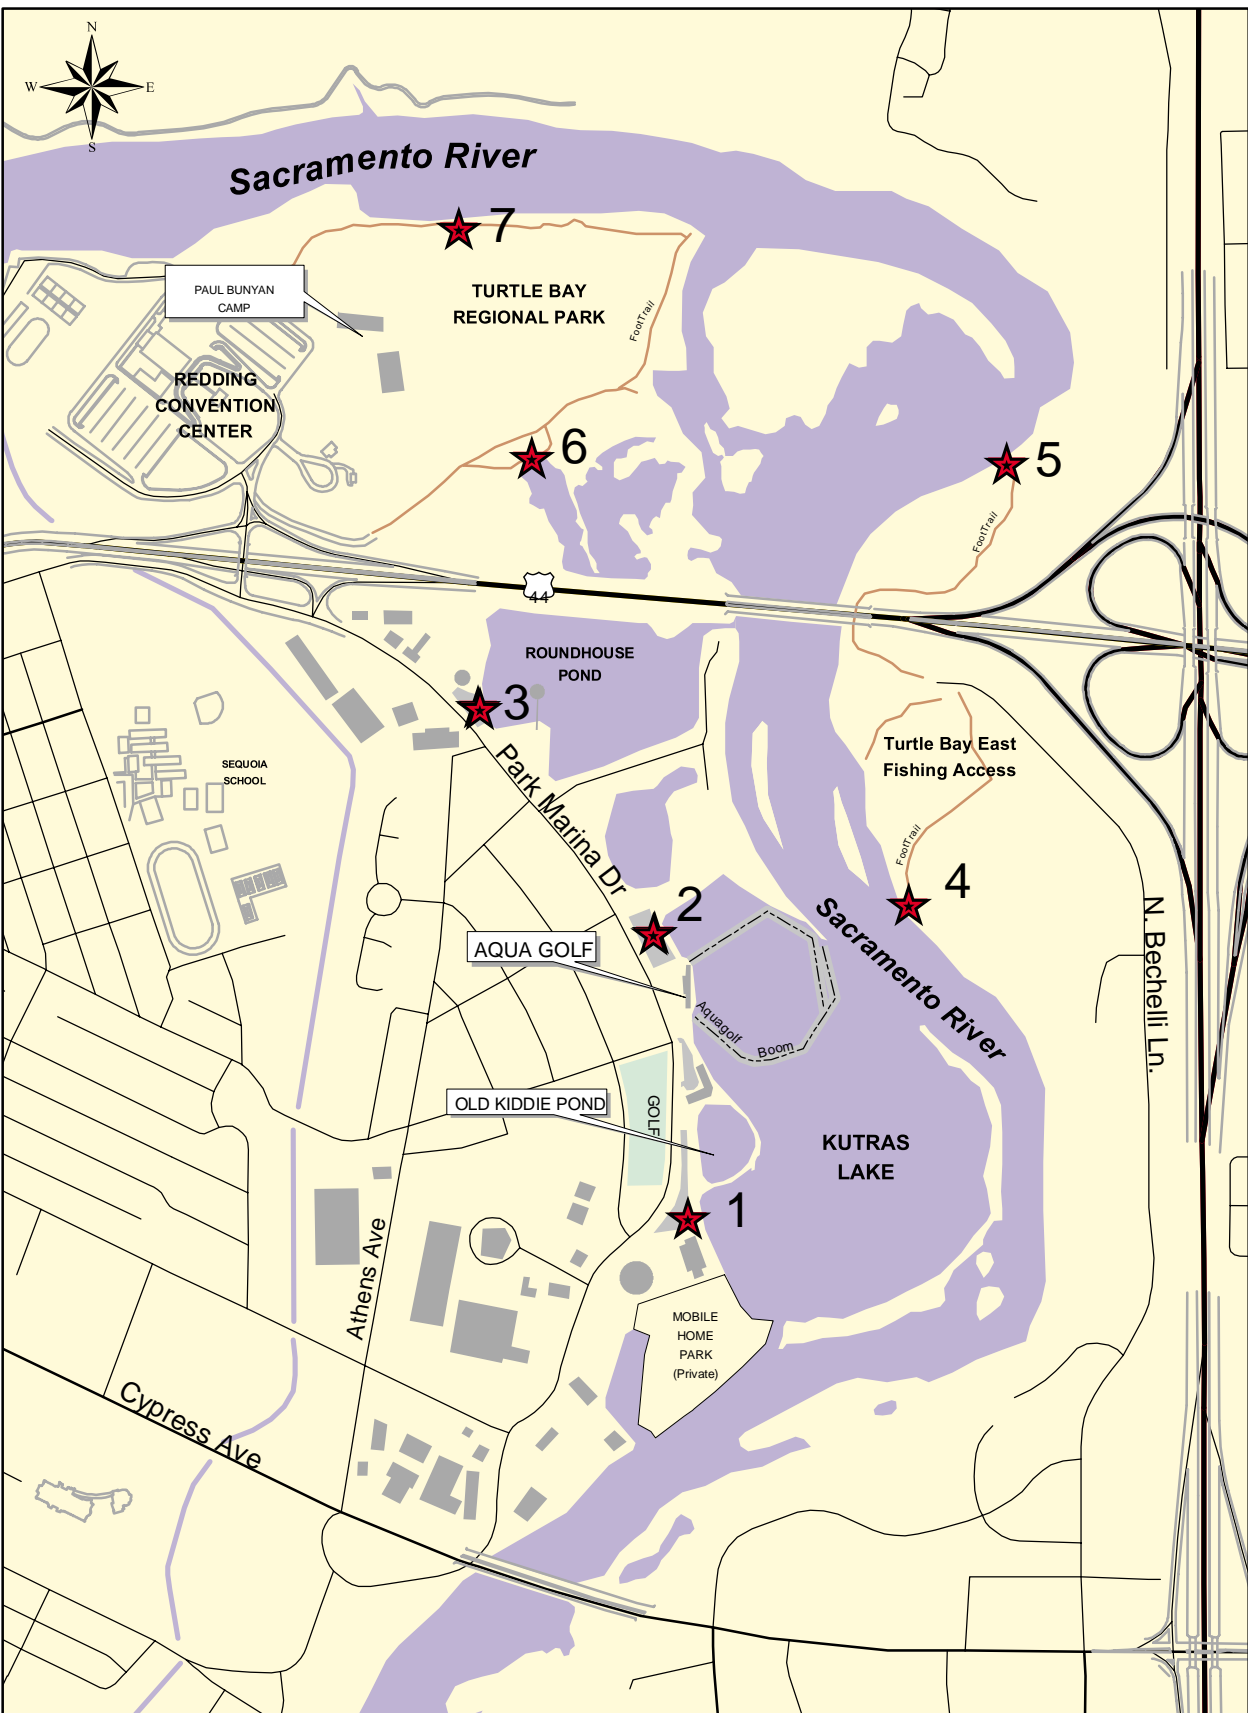

# BIRDING AREAS - DOWNTOWN REDDING

1. Main Kutrass Lake viewing area.
2. Aquagolf Overlook
3. Roundhouse Pond
4. Turtle Bay East (fishing access).

5. Turtle Bay East - Gull Area
6. Turtle Bay - Marsh Area
7. Sacramento River Overlook