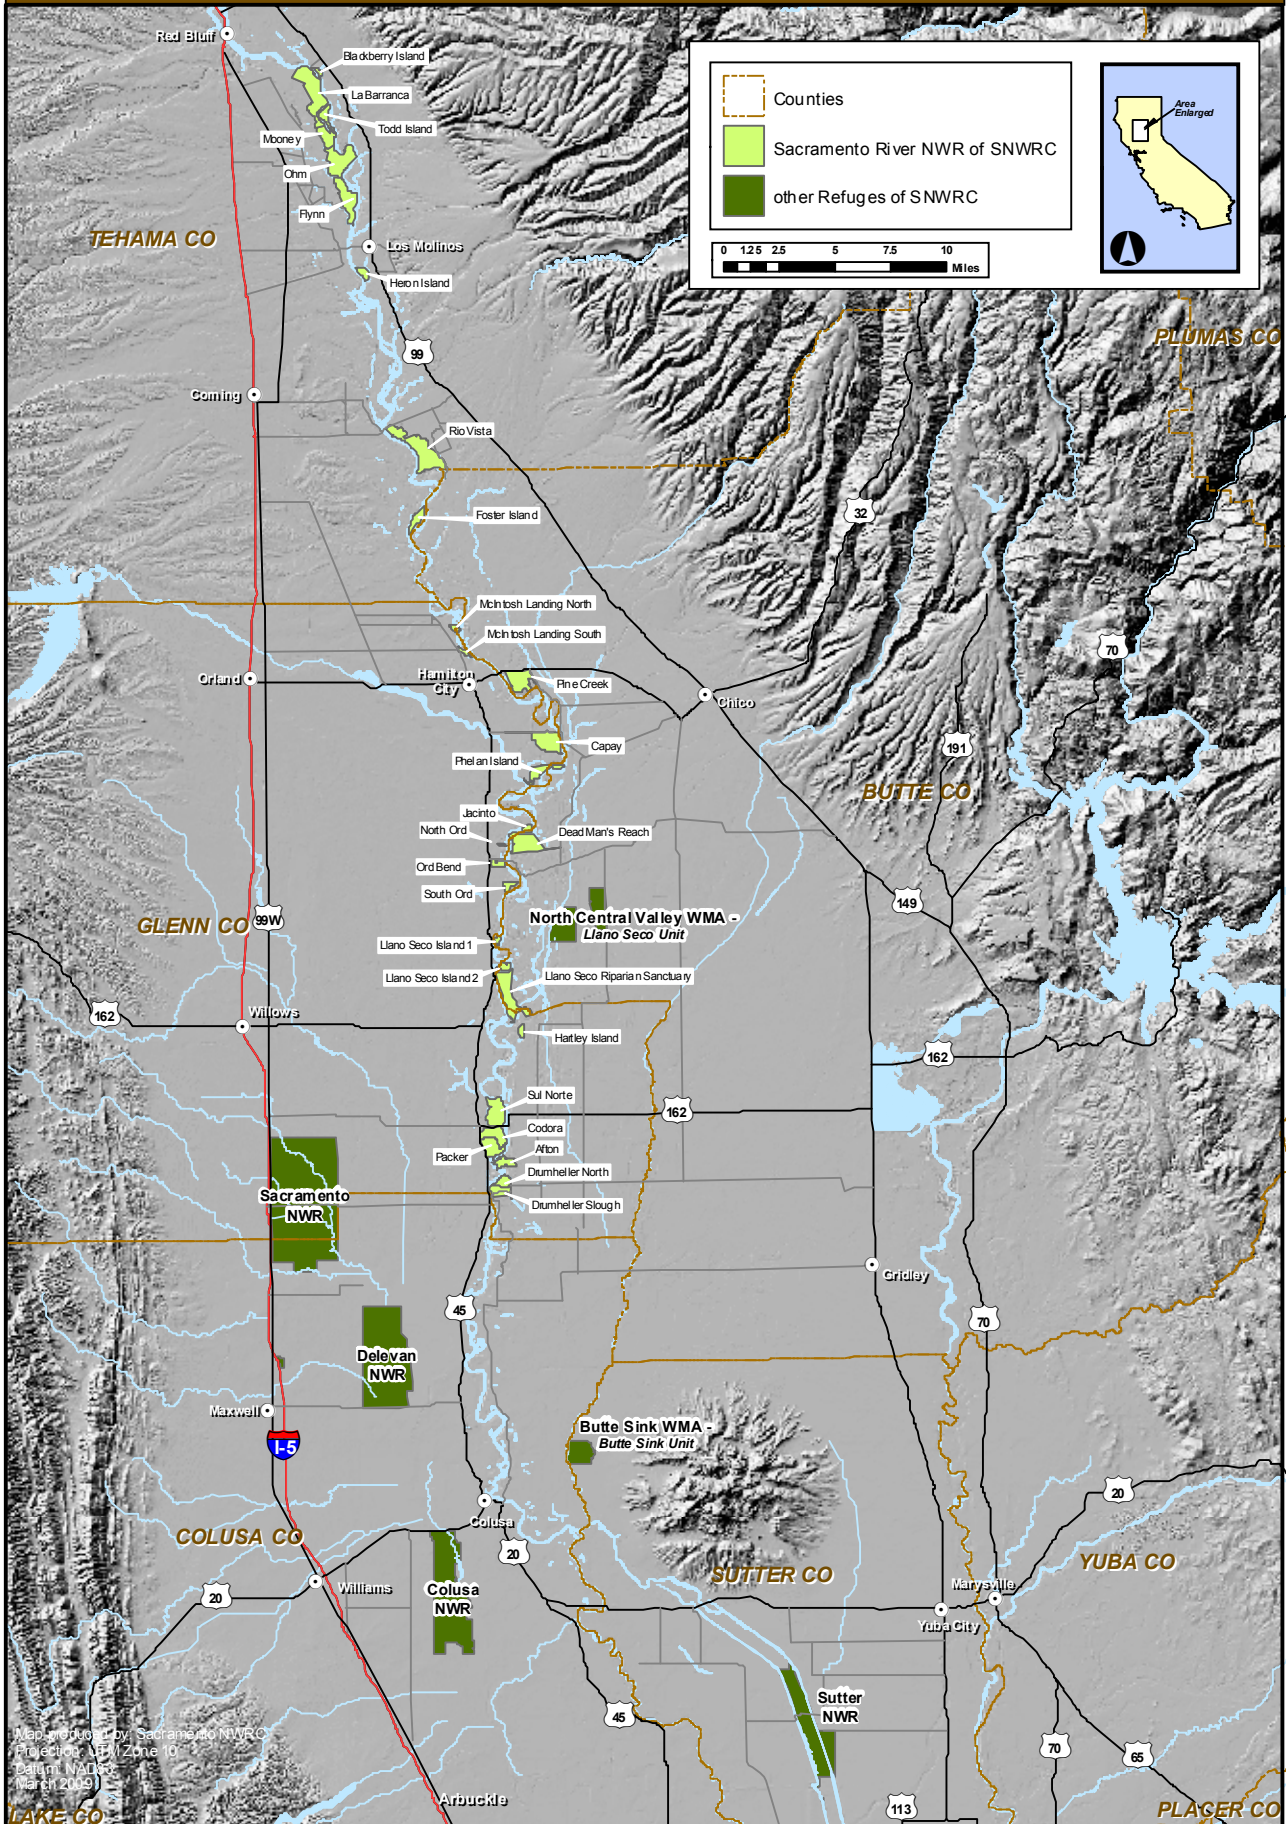

Sacramento National Wildlife Refuge Complex

Map provided by Sacramento NWR
 Projection: NAD 83 Zone 10
 Datum: NAD 83
 Date: 12/15/13